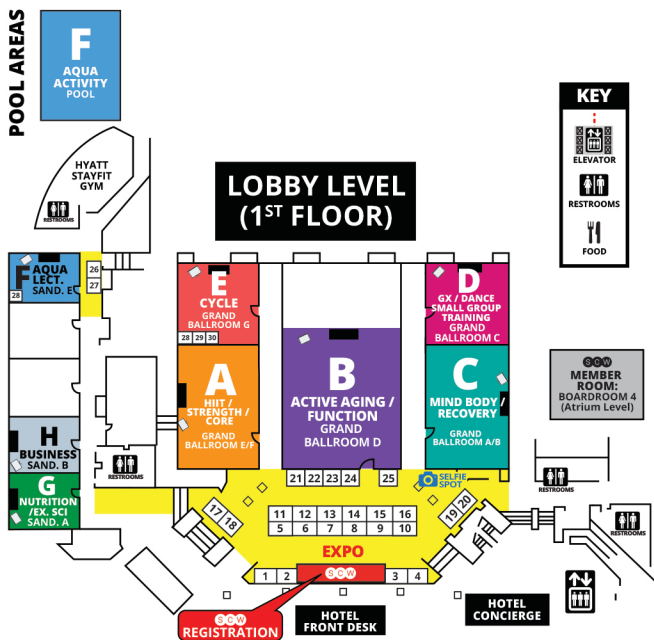

Maps

SCW

2025 Mania® Fit Pro Conventions

DC Mania® Fitness Pro Convention

BUSINESS SUMMIT

California Mania® Fitness Pro Convention

BUSINESS SUMMIT

Florida Mania® Fitness Pro Convention

BUSINESS SUMMIT

PARKING
Self Parking is \$10 with validation.

Atlanta Mania[®] BUSINESS SUMMIT 000

Fitness Pro Convention

Dallas Mania[®] BUSINESS SUMMIT 000

Fitness Pro Convention

Midwest Mania[®] BUSINESS SUMMIT 000