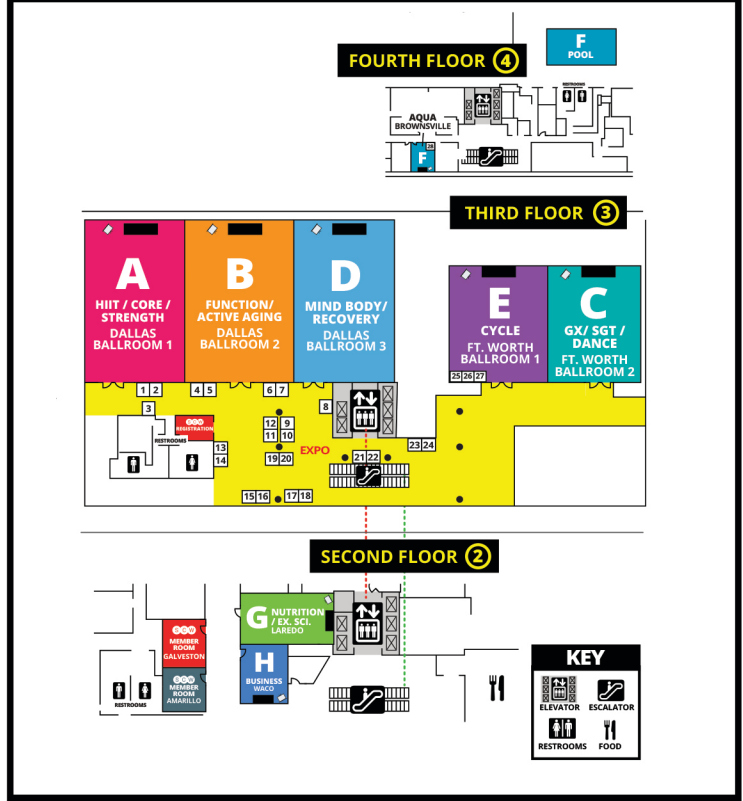

Maps

SCW

2025 Mania® Fit Pro Conventions

DC Mania® Fitness Pro Convention

BUSINESS SUMMIT

California Mania® Fitness Pro Convention

BUSINESS SUMMIT

Florida Mania® Fitness Pro Convention

BUSINESS SUMMIT

PARKING
Self Parking is \$10 with validation.

Atlanta Mania[®] BUSINESS SUMMIT 000

Fitness Pro Convention

Dallas Mania[®] BUSINESS SUMMIT 000

Fitness Pro Convention

Midwest Mania[®] BUSINESS SUMMIT 000