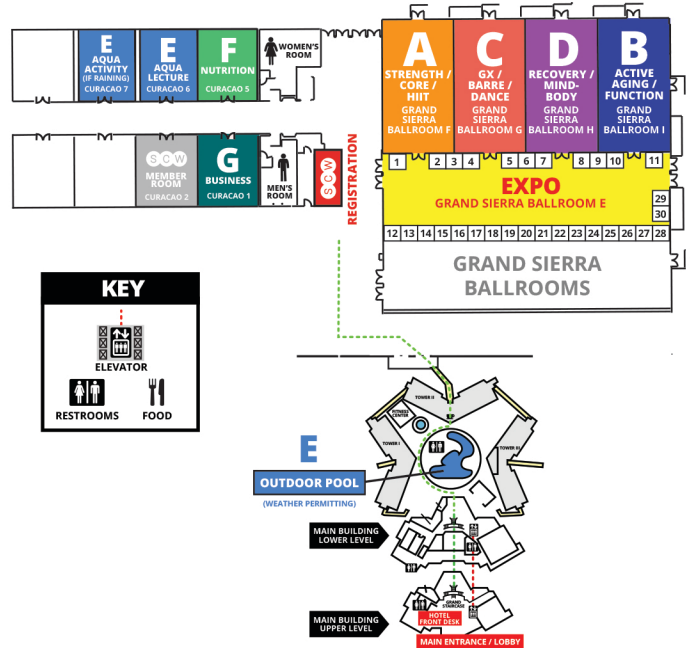

Maps

SCW

2025 Mania® Fit Pro Conventions

DC Mania® Fitness Pro Convention

BUSINESS SUMMIT

California Mania® Fitness Pro Convention

BUSINESS SUMMIT

Florida Mania® Fitness Pro Convention

BUSINESS SUMMIT

PARKING
Self Parking is \$10 with validation.

Atlanta Mania[®] BUSINESS SUMMIT 000

Fitness Pro Convention

Dallas Mania[®] BUSINESS SUMMIT 000

Fitness Pro Convention

Midwest Mania[®] BUSINESS SUMMIT 000