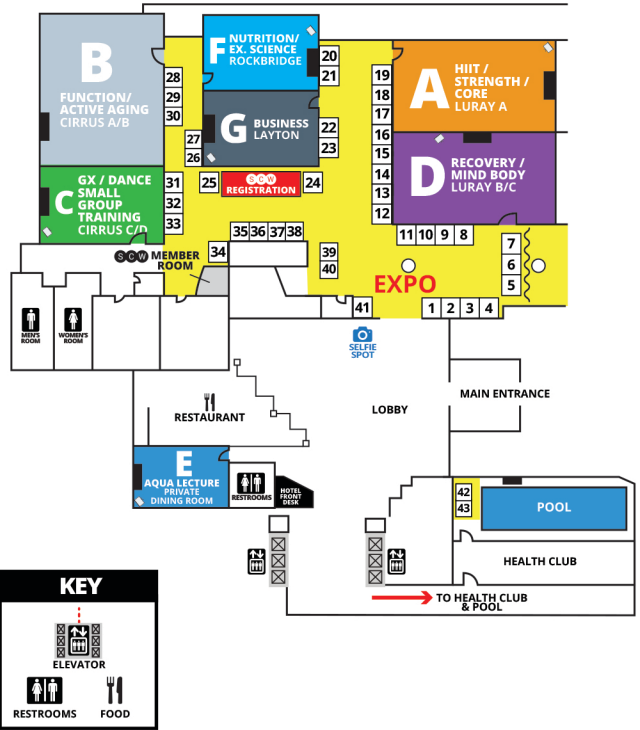

Maps

SCW

2025 Mania® Fit Pro Conventions

DC Mania® Fitness Pro Convention

BUSINESS SUMMIT

California Mania® Fitness Pro Convention

BUSINESS SUMMIT

Florida Mania® Fitness Pro Convention

BUSINESS SUMMIT

PARKING
Self Parking is \$10 with validation.

Atlanta Mania[®] BUSINESS SUMMIT 000

Fitness Pro Convention

Dallas Mania[®] BUSINESS SUMMIT 000

Fitness Pro Convention

Midwest Mania[®] BUSINESS SUMMIT 000