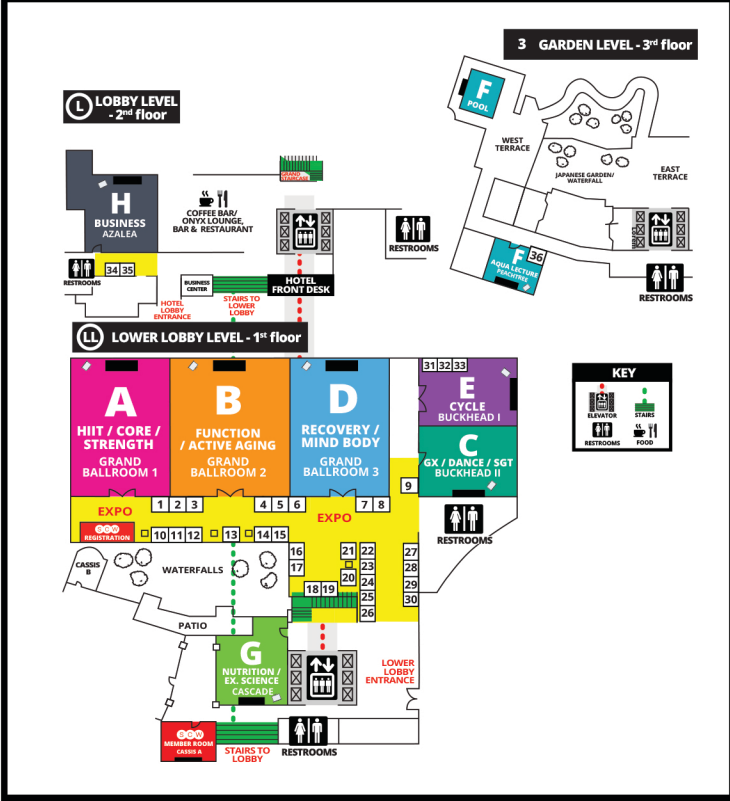

Maps

SCW

2025 Mania® Fit Pro Conventions

DC Mania® Fitness Pro Convention

BUSINESS SUMMIT

California Mania® Fitness Pro Convention

BUSINESS SUMMIT

Florida Mania® Fitness Pro Convention

BUSINESS SUMMIT

PARKING
Self Parking is \$10 with validation.

Atlanta Mania[®] BUSINESS SUMMIT 000

Fitness Pro Convention

Dallas Mania[®] BUSINESS SUMMIT 000

Fitness Pro Convention

Midwest Mania[®] BUSINESS SUMMIT 000