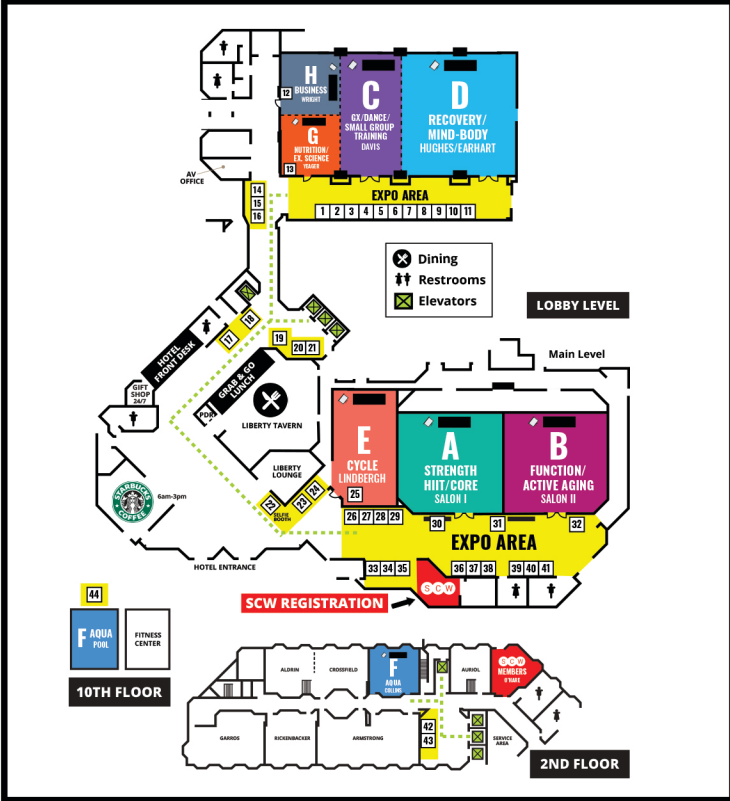

Midwest Mania® BUSINESS SUMMIT 000

Fitness Pro Convention