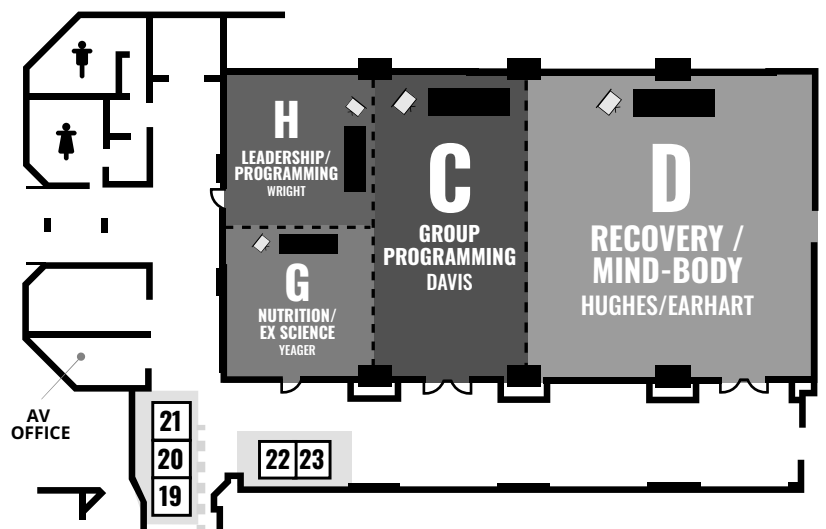

# midwest mania<sup>®</sup>

fitness pro convention

**Scan Here**

- Recordings
- Outlines
- Evals
- CEC/CEUS

[www.scwfit.com/MW26](http://www.scwfit.com/MW26)

- Dining
- Restrooms
- Elevators

**LOBBY LEVEL**

**F AQUA POOL**

**F FITNESS CENTER**

**10TH FLOOR**

**2ND FLOOR**