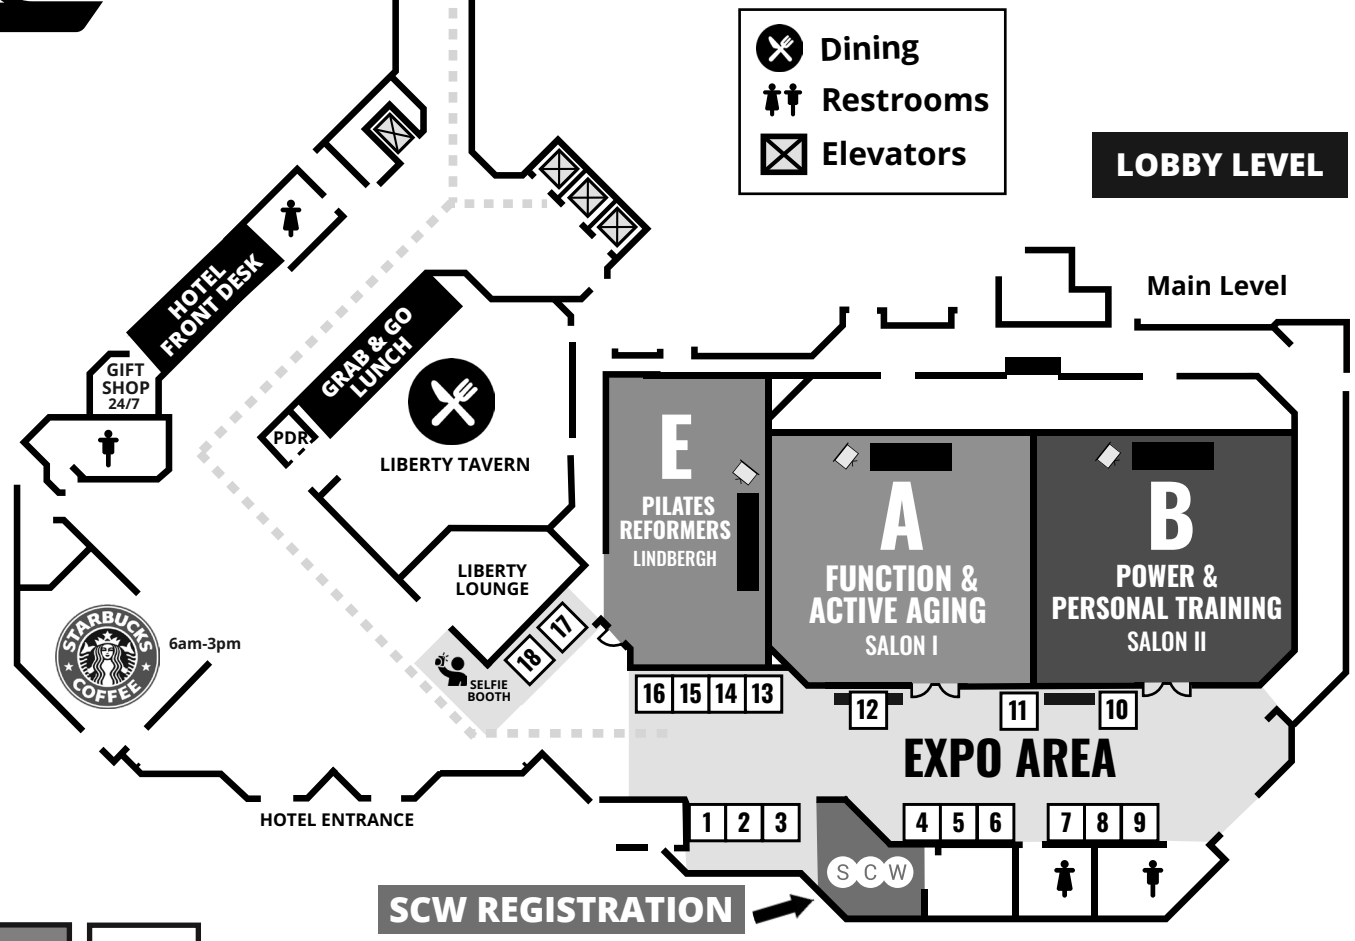

# midwest mania<sup>®</sup>

fitness pro convention

**Scan Here**

- Recordings
- Outlines
- Evals
- CEC/CEUS

[www.scwfit.com/MW26](http://www.scwfit.com/MW26)

- Dining
- Restrooms
- Elevators

**LOBBY LEVEL**

**F AQUA POOL**

**F FITNESS CENTER**

**10TH FLOOR**

**2ND FLOOR**