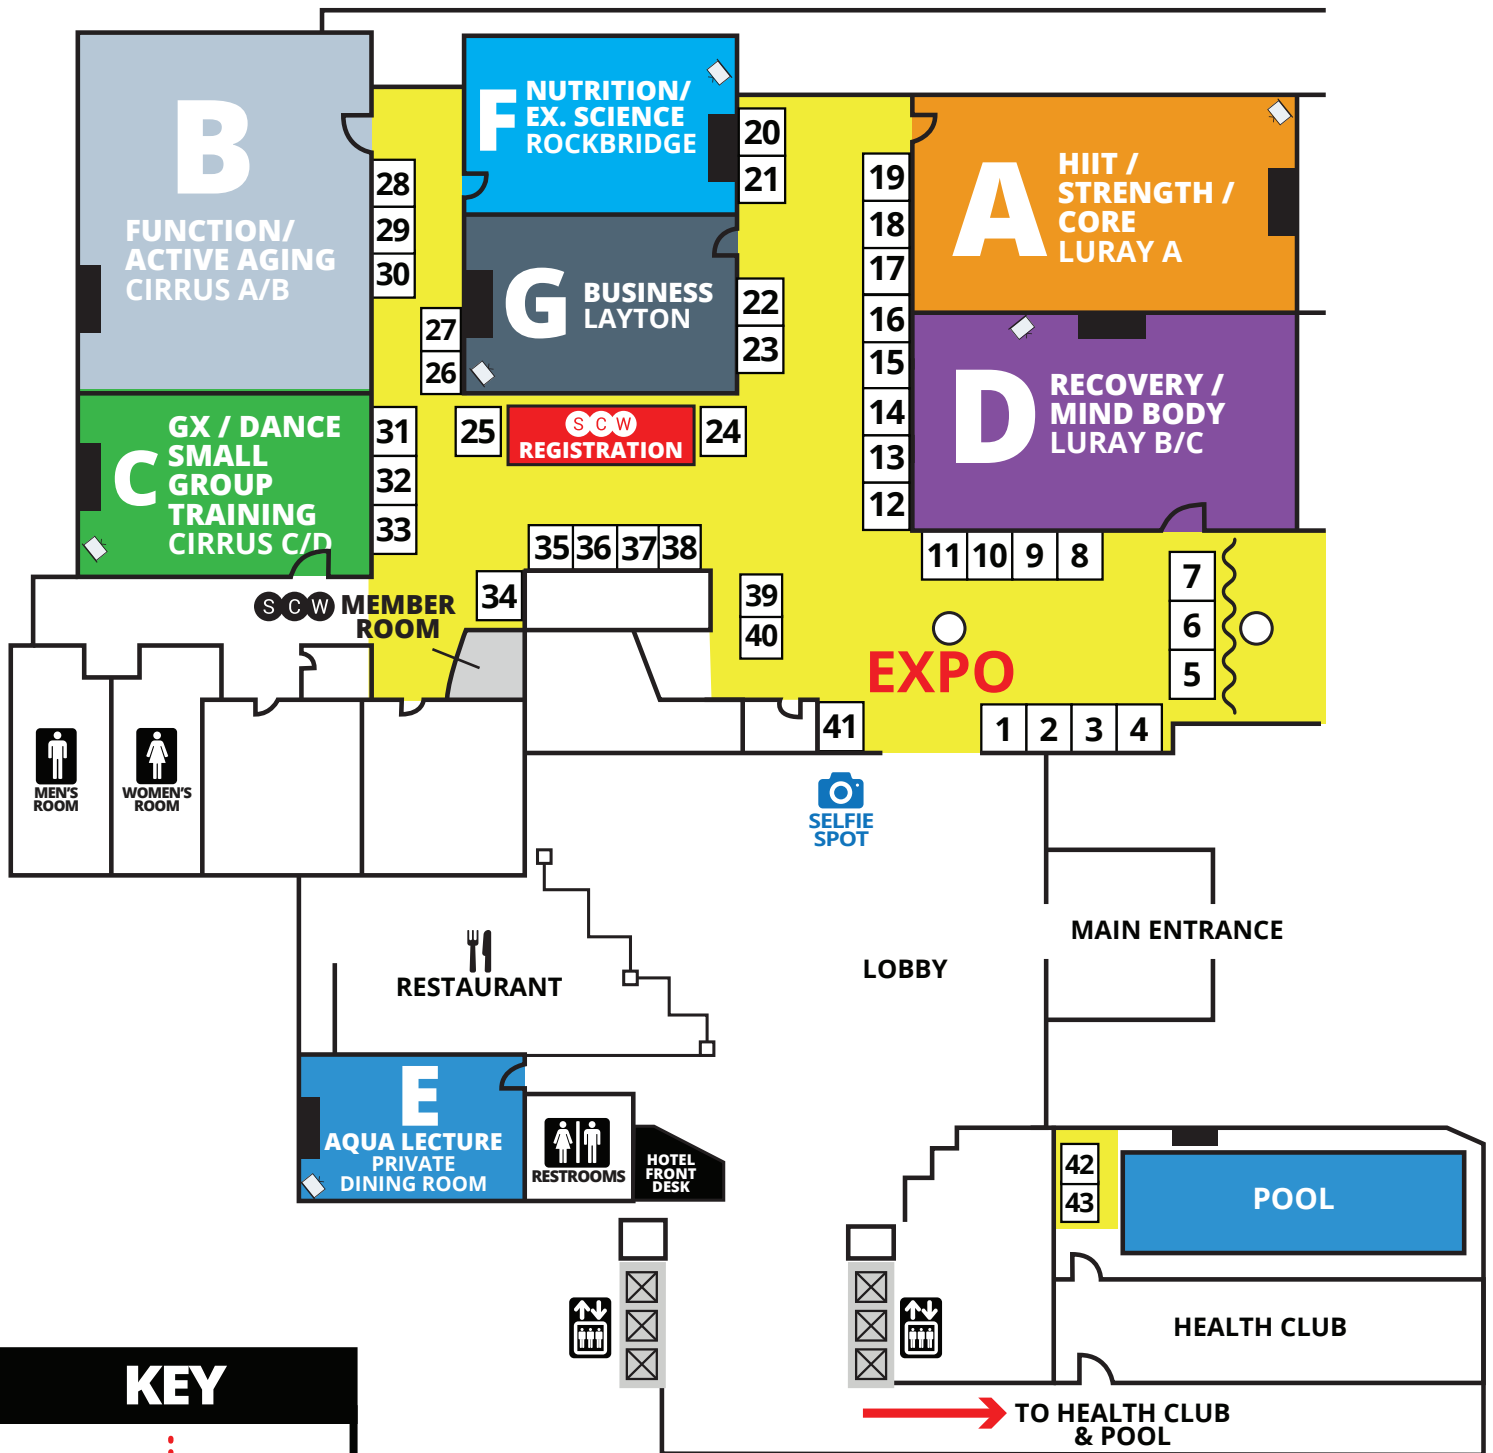

DC Mania®

KEY

- ELEVATOR
- RESTROOMS
- FOOD

→ TO HEALTH CLUB & POOL