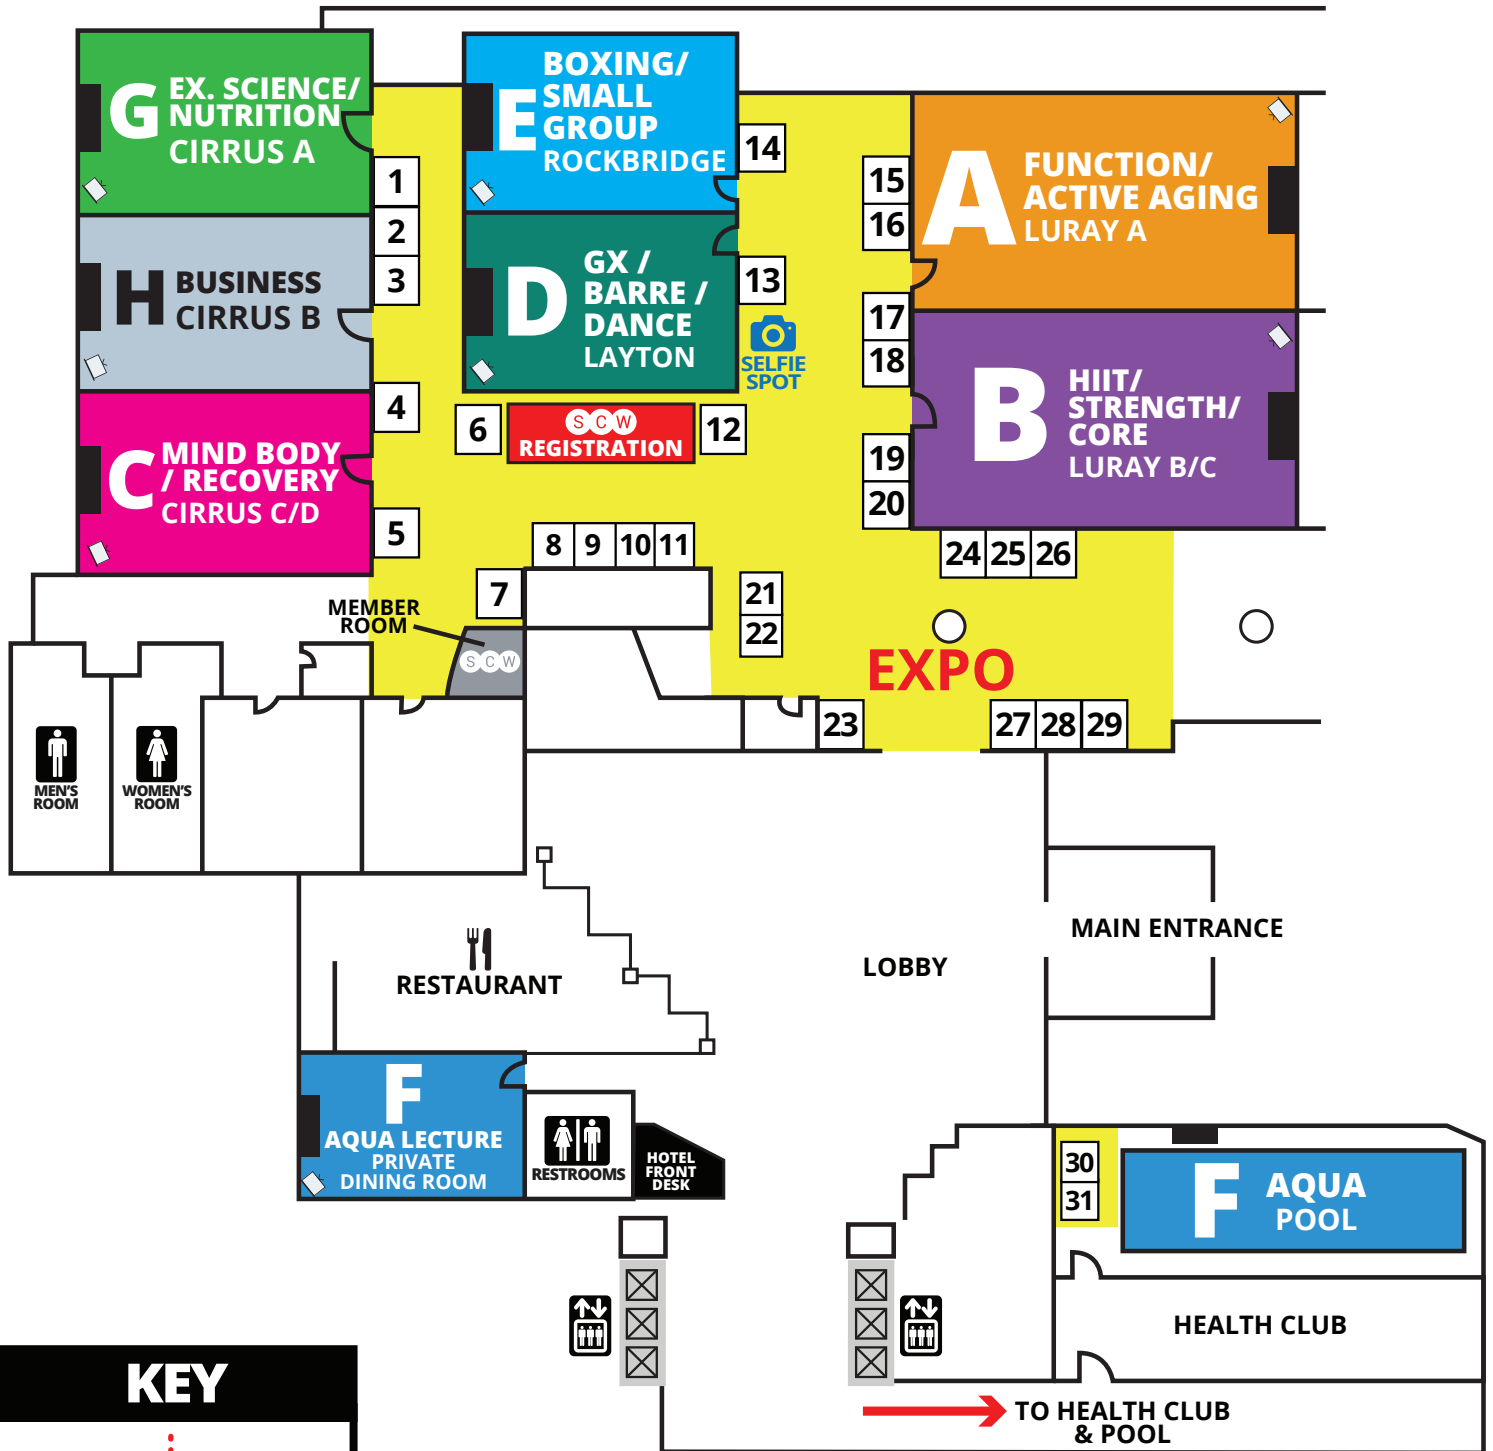

DC SCW MANIA

KEY

- ELEVATOR
- RESTROOMS
- FOOD

**OUTLINES,
EVALS & CECS**

scwfit.com/DC23