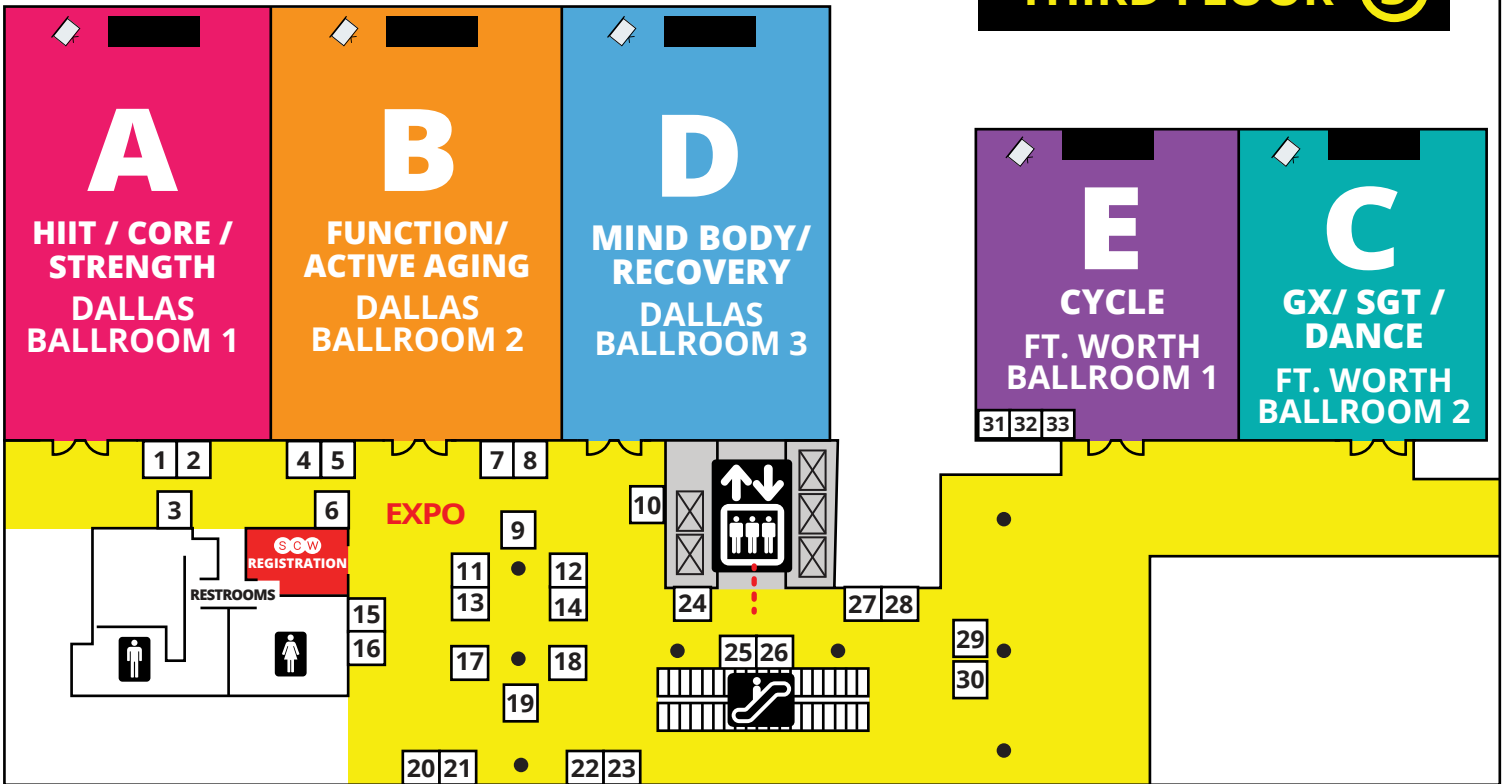

Dallas MANIA[®]

FITNESS PRO CONVENTION

FOURTH FLOOR ④

F
POOL

THIRD FLOOR ③

SECOND FLOOR ②

KEY

- ELEVATOR
- ESCALATOR
- RESTROOMS
- FOOD