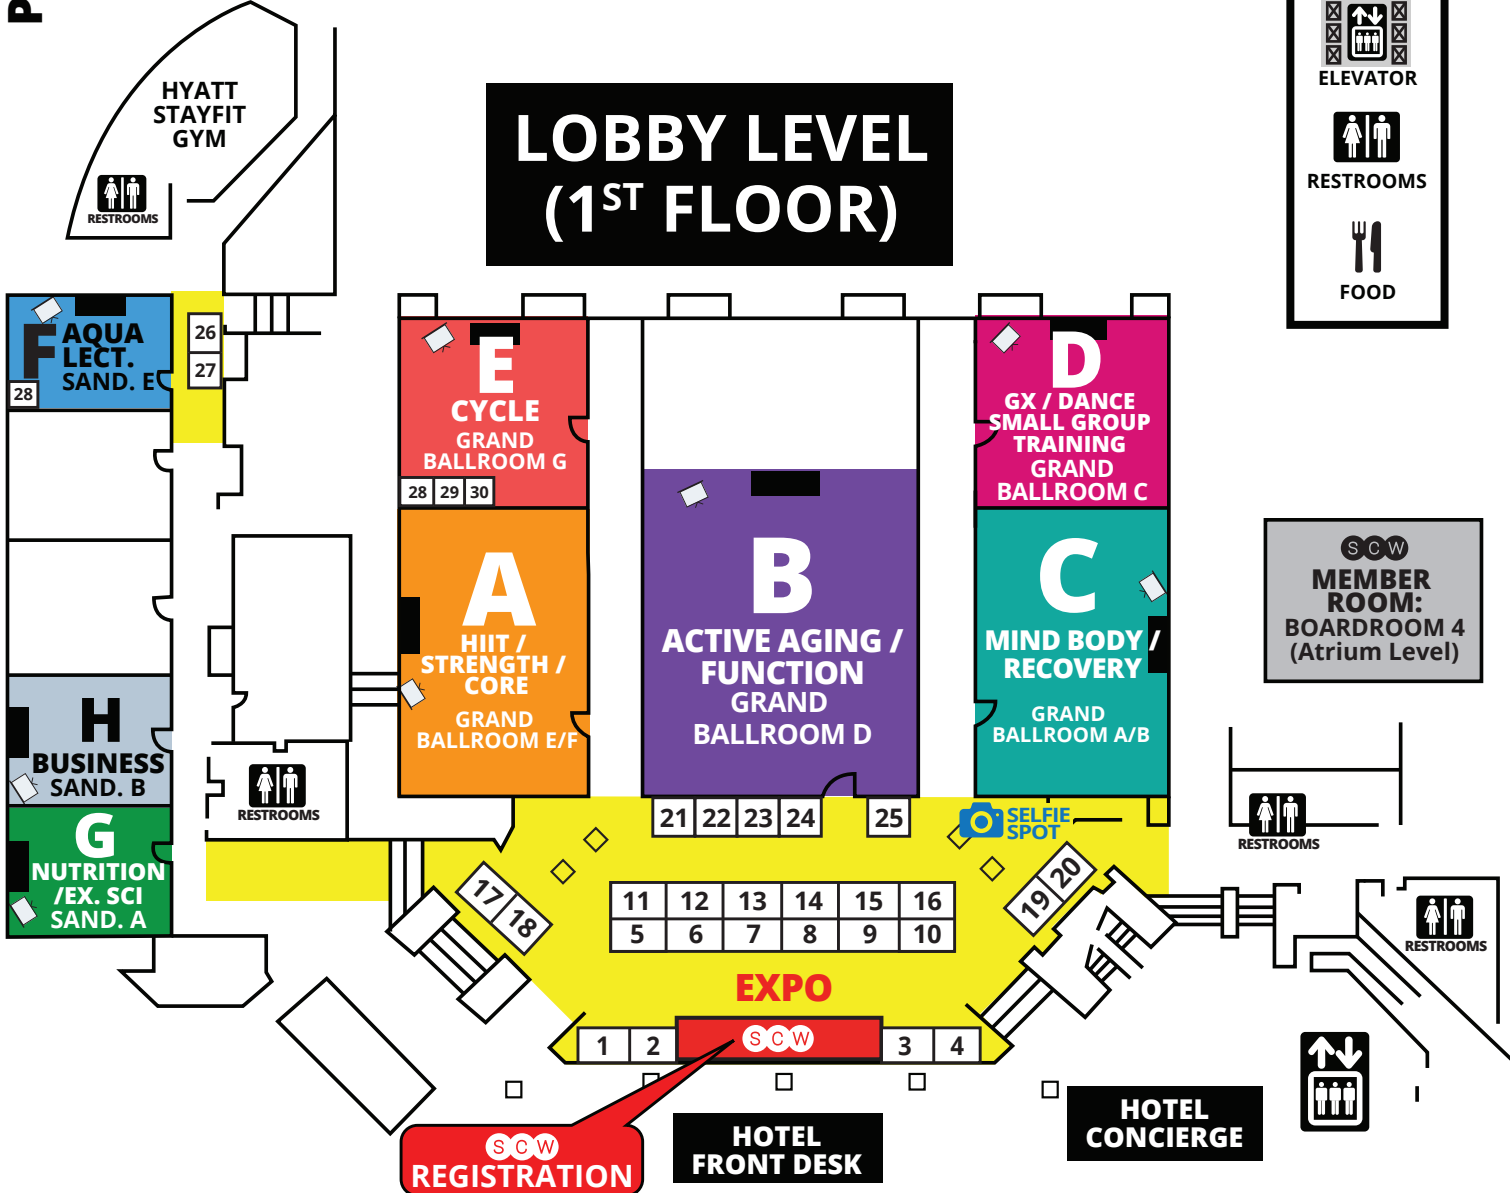

California Mania[®]

POOL AREAS

F
AQUA
ACTIVITY
POOL

KEY

- ELEVATOR
- RESTROOMS
- FOOD

LOBBY LEVEL (1ST FLOOR)

PARKING

Self Parking is \$10 with validation.