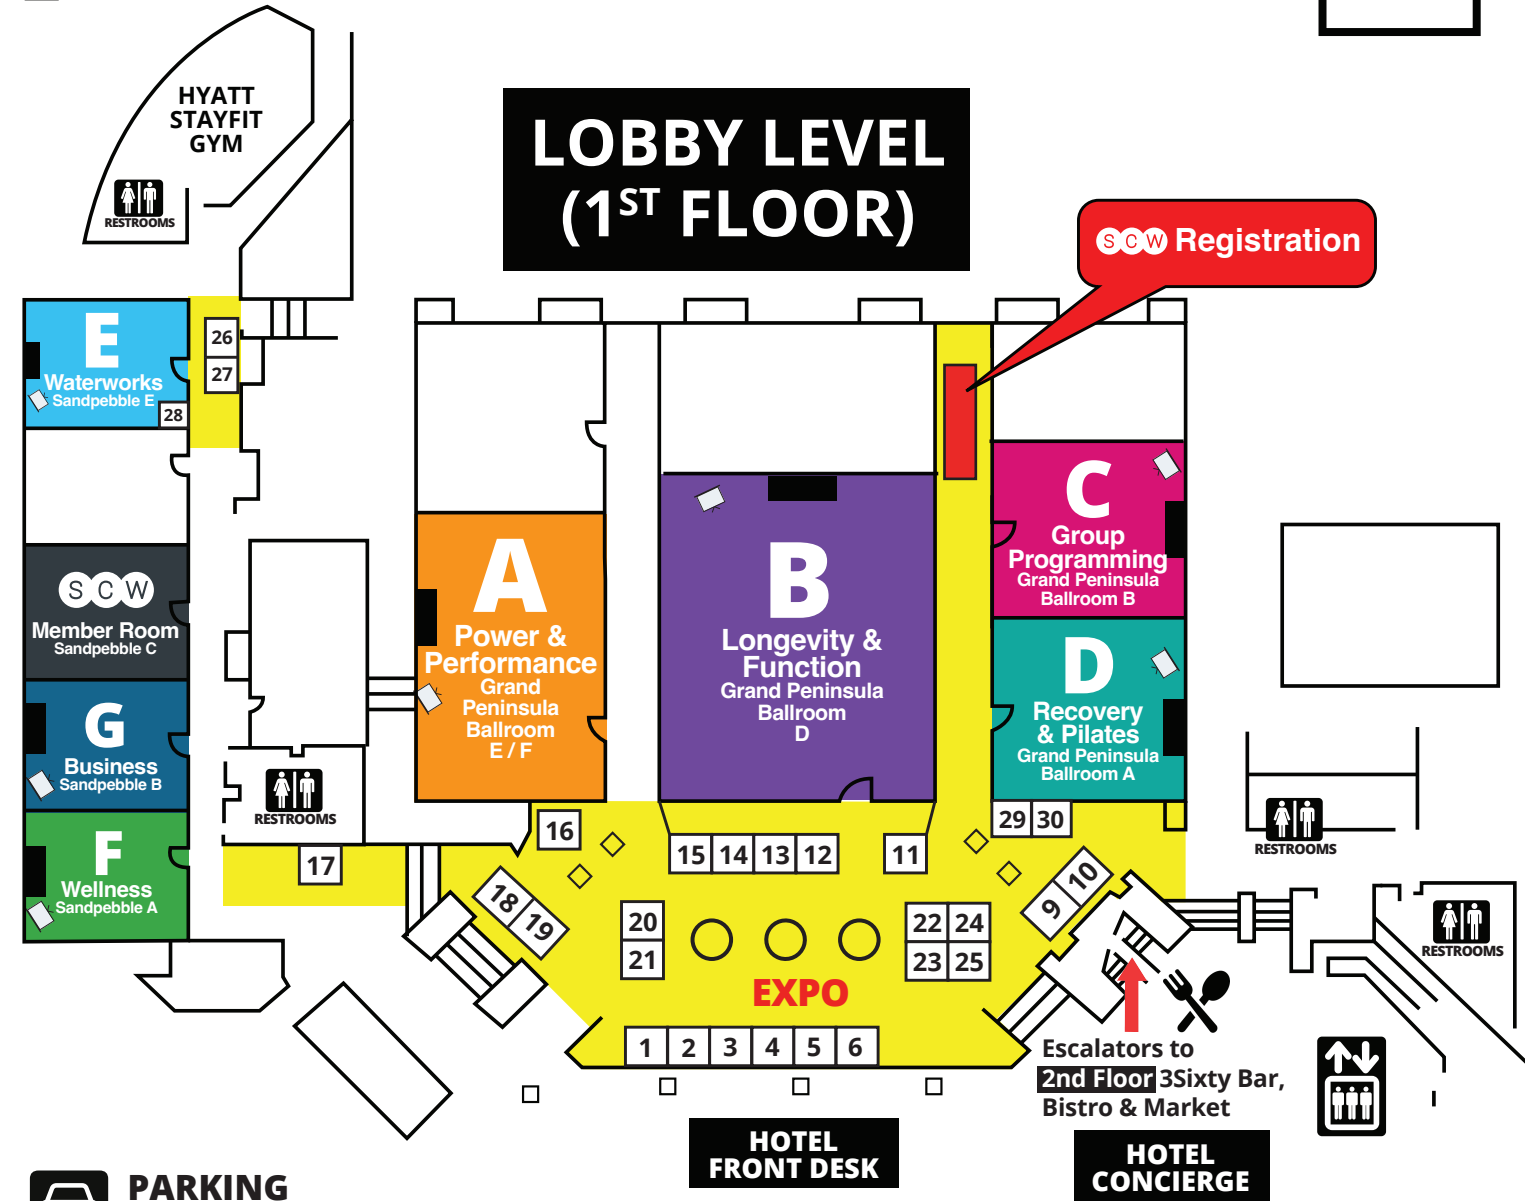

March 20-23, 2025

Hyatt Regency San Francisco Airport
Burlingame, CA

Expo Hours	
Friday	8:30am – 4:30pm
Saturday	8:30am – 4:30pm
Sunday	8:30am – 12:30pm (Closeout Shopping)

Expo & Sponsors

Symmetry for Health.....1, 2	Grab the Gold.....11	B3.....20, 21
Exercise Therapy Association.....3	SOULfusion™.....12	SCW Fitness.....22, 23, 24, 25
The Mobility Recipe.....4	ToughAgers.....13	Indigo Aquatics.....26
VK Professional.....5	Palango! Fitness.....14	Aqua-Ohm.....27
Gymnazo.....6	Fit Pro Programming.....15	WATERinMOTION®.....28
S.E.A.T. & WATERinMOTION®.....7	In-Body.....16	Ageless Men's Helath.....29
SCW Fitness.....8	Two Diamond Fit.....17	Passion Fit™.....30
LaBlast®.....9	Tanita Corp. of America.....18	
GymMark.....10	CoreSpring LLC.....19	

Co-Sponsor

Associate Plus Sponsors

Associate Sponsors

Supporters

POOL AREA

PARKING
Self Parking is \$15 with validation.

2nd Floor Food & Drink
3Sixty Bar, Bistro & Market

POOL AREA

Thursday Certifications

LOBBY LEVEL (1ST FLOOR)

PARKING
Self Parking is \$15 with validation.

2nd Floor Food & Drink
3Sixty Bar, Bistro & Market

POOL AREA

Sunday Certifications

PARKING

Self Parking is \$15 with validation.

2nd Floor Food & Drink

3Sixty Bar, Bistro & Market