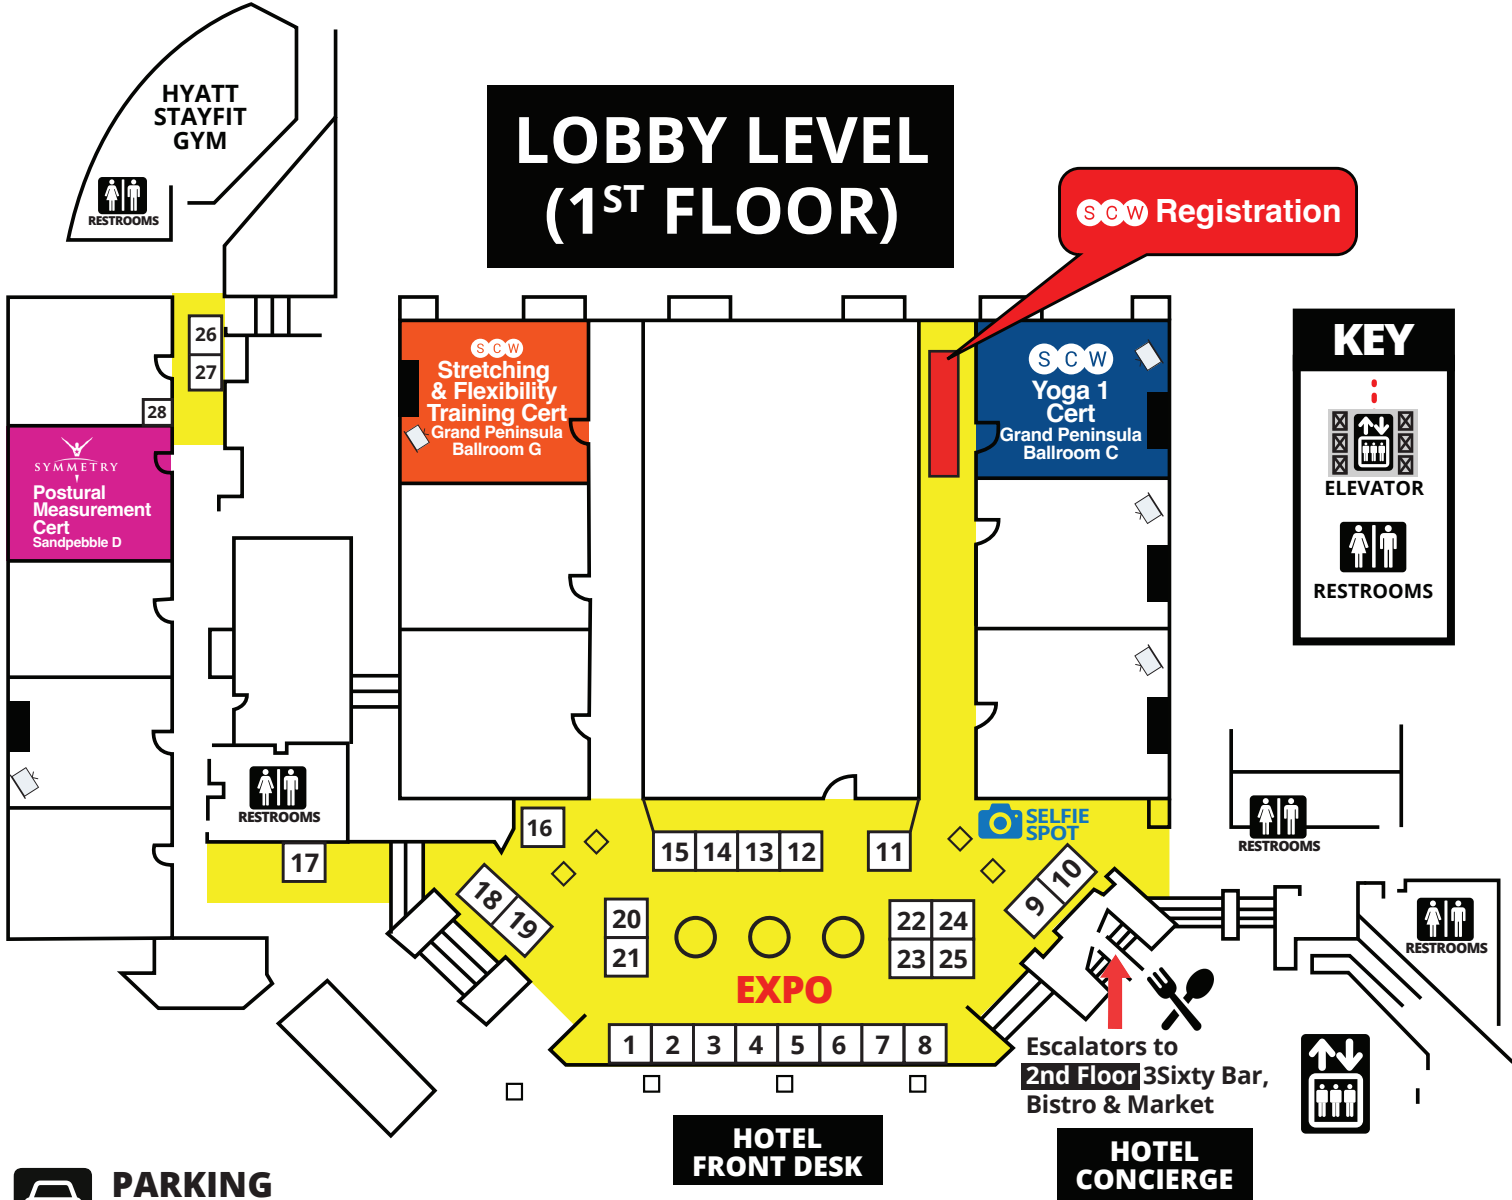

March 20-23, 2025

Hyatt Regency San Francisco Airport
Burlingame, CA

Expo Hours	
Friday	8:30am – 4:30pm
Saturday	8:30am – 4:30pm
Sunday	8:30am – 12:30pm (Closeout Shopping)

Expo & Sponsors

Symmetry for Health.....1, 2	Grab the Gold.....11	B3.....20, 21
Exercise Therapy Association.....3	SOULfusion™.....12	SCW Fitness.....22, 23, 24, 25
The Mobility Recipe.....4	ToughAgers.....13	Indigo Aquatics.....26
VK Professional.....5	Palango! Fitness.....14	Aqua-Ohm.....27
Gymnazo.....6	Fit Pro Programming.....15	WATERinMOTION®.....28
S.E.A.T. & WATERinMOTION®.....7	In-Body.....16	Ageless Men's Helath.....29
SCW Fitness.....8	Two Diamond Fit.....17	Passion Fit™.....30
LaBlast®.....9	Tanita Corp. of America.....18	
GymMark.....10	CoreSpring LLC.....19	

Co-Sponsor

Associate Plus Sponsors

Associate Sponsors

Supporters

POOL AREA

PARKING
Self Parking is \$15 with validation.

2nd Floor Food & Drink
3Sixty Bar, Bistro & Market

POOL AREA

Thursday Certifications

LOBBY LEVEL (1ST FLOOR)

PARKING
Self Parking is \$15 with validation.

2nd Floor Food & Drink
3Sixty Bar, Bistro & Market

POOL AREA

Sunday Certifications

PARKING

Self Parking is \$15 with validation.

2nd Floor Food & Drink

3Sixty Bar, Bistro & Market