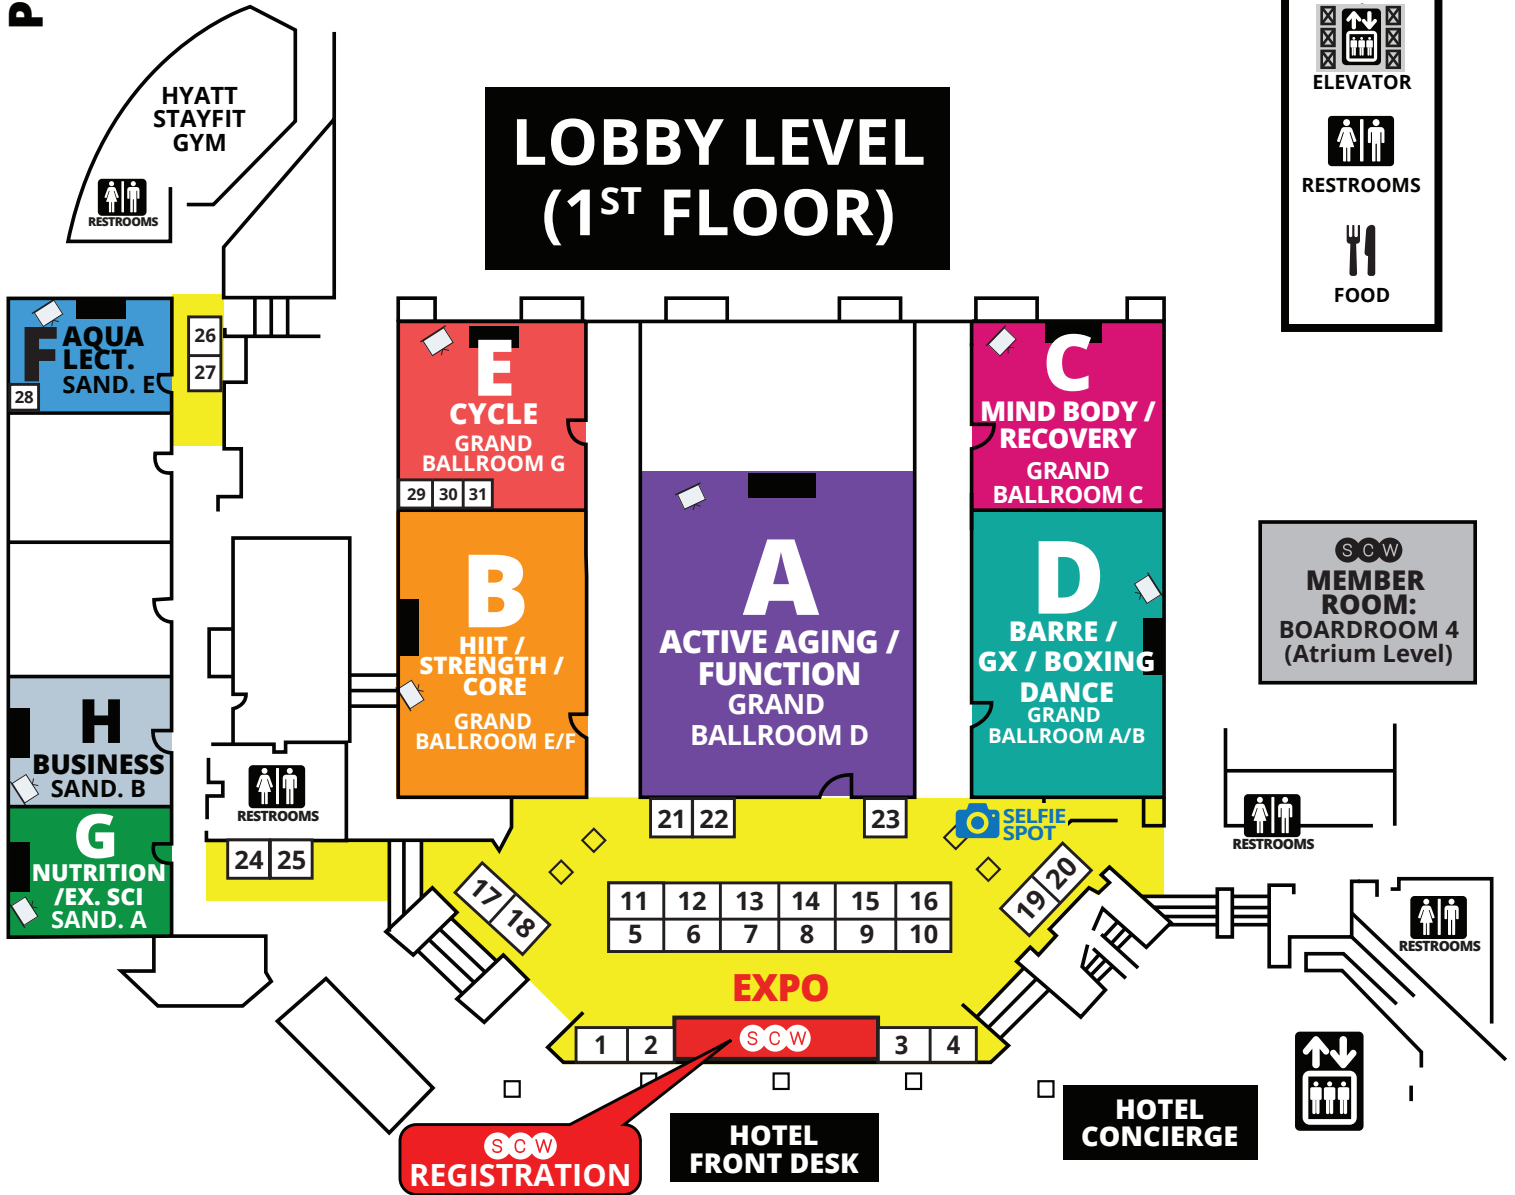

SCW California MANIA[®]

POOL AREAS

F
AQUA
ACTIVITY
POOL

KEY

- ELEVATOR
- RESTROOMS
- FOOD

LOBBY LEVEL (1ST FLOOR)

**OUTLINES,
EVALS & CECS**

scwfit.com/CA23

PARKING
Self Parking is \$10 with validation.