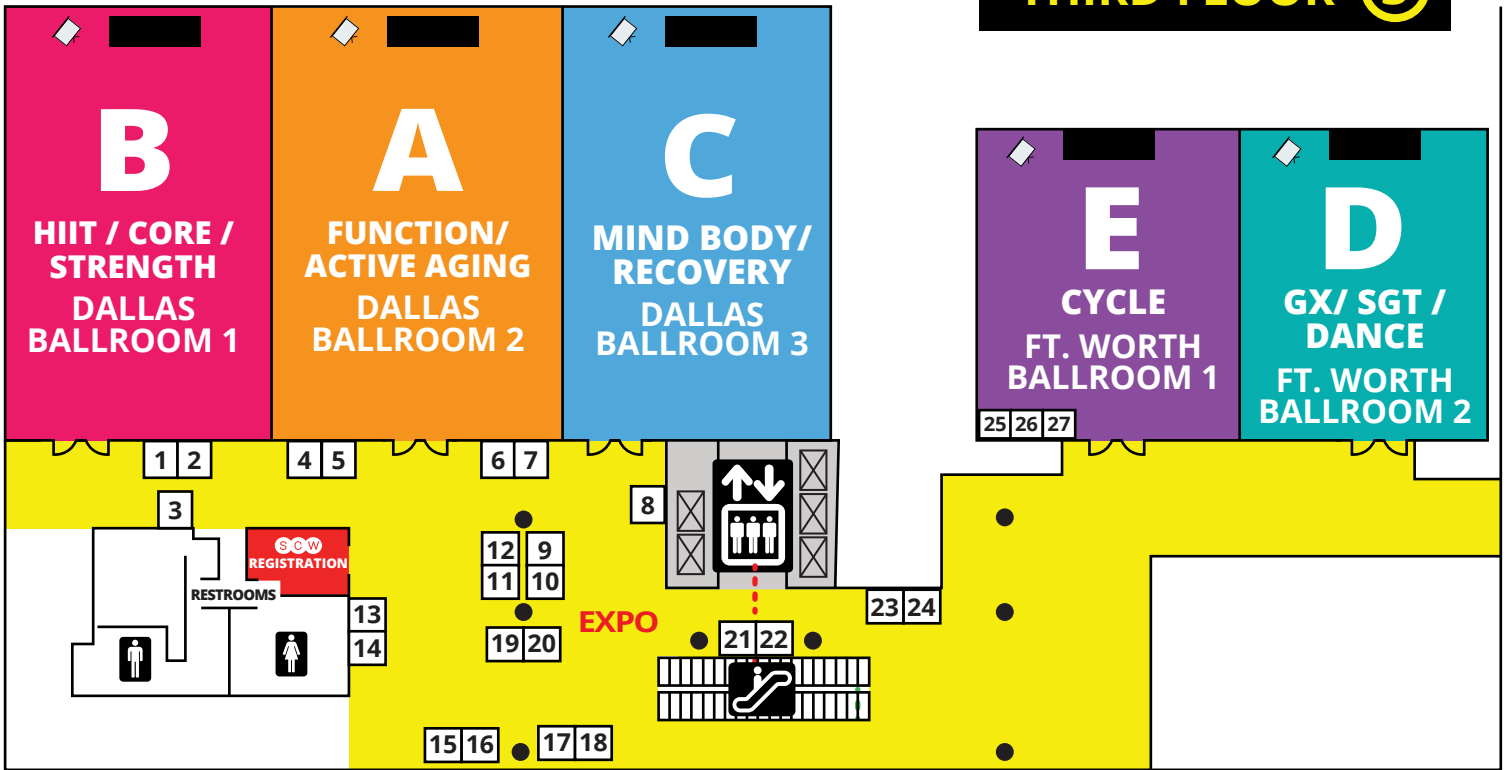

# DALLAS MANIA<sup>®</sup> Fitness Pro Convention

## FOURTH FLOOR ④

**F**  
POOL

## THIRD FLOOR ③

## SECOND FLOOR ②

**KEY**

- ELEVATOR
- ESCALATOR
- RESTROOMS
- FOOD