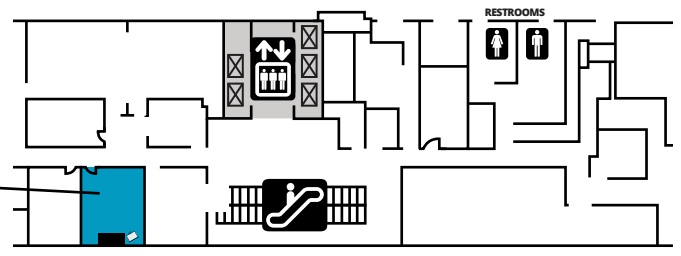

THURSDAY

DALLAS MANIA® Fitness Pro Convention

FOURTH FLOOR ④

F
POOL

SCW
AQUA EX
CERT.
BROWNSVILLE

THIRD FLOOR ③

SECOND FLOOR ②

KEY

ELEVATOR	ESCALATOR
RESTROOMS	FOOD

SUNDAY

DALLAS MANIA[®] Fitness Pro Convention

FOURTH FLOOR ④

F
POOL

SCW
AQUA PT
CERT.
PLANO

THIRD FLOOR ③

SECOND FLOOR ②

KEY

ELEVATOR	ESCALATOR
RESTROOMS	FOOD