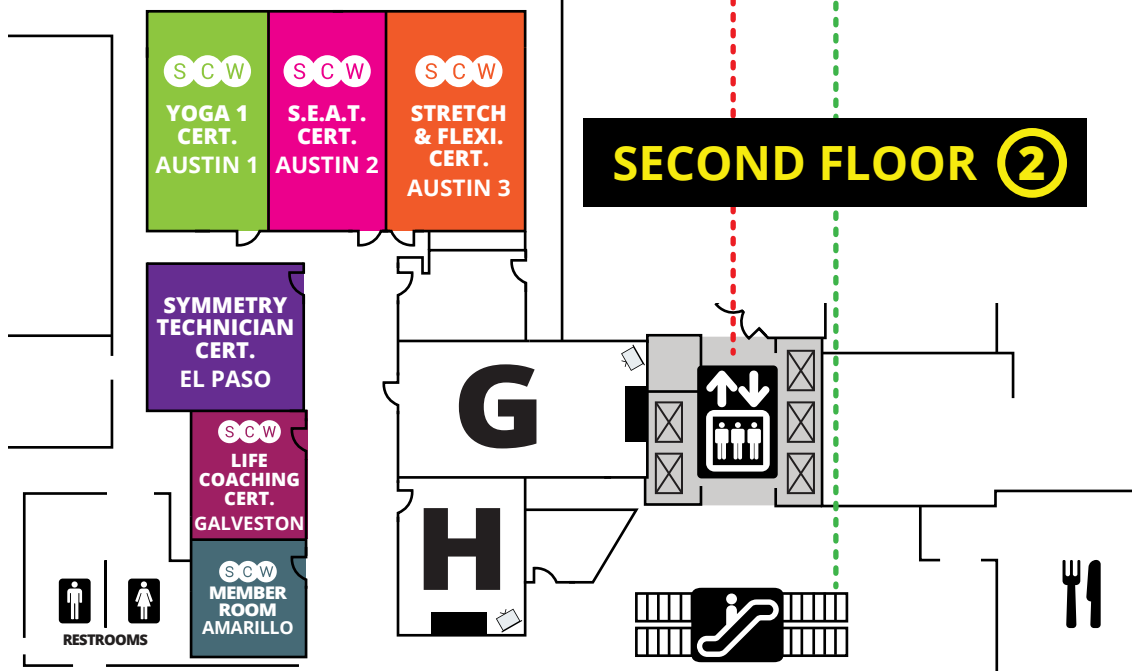

THURSDAY

DALLAS MANIA® Fitness Pro Convention

FOURTH FLOOR ④

F
POOL

SCW
AQUA EX
CERT.
BROWNSVILLE

THIRD FLOOR ③

SECOND FLOOR ②

KEY

ELEVATOR	ESCALATOR
RESTROOMS	FOOD

SUNDAY

DALLAS MANIA[®] Fitness Pro Convention

FOURTH FLOOR ④

F
POOL

SCW
AQUA PT
CERT.
PLANO

THIRD FLOOR ③

SECOND FLOOR ②

KEY

ELEVATOR	ESCALATOR
RESTROOMS	FOOD