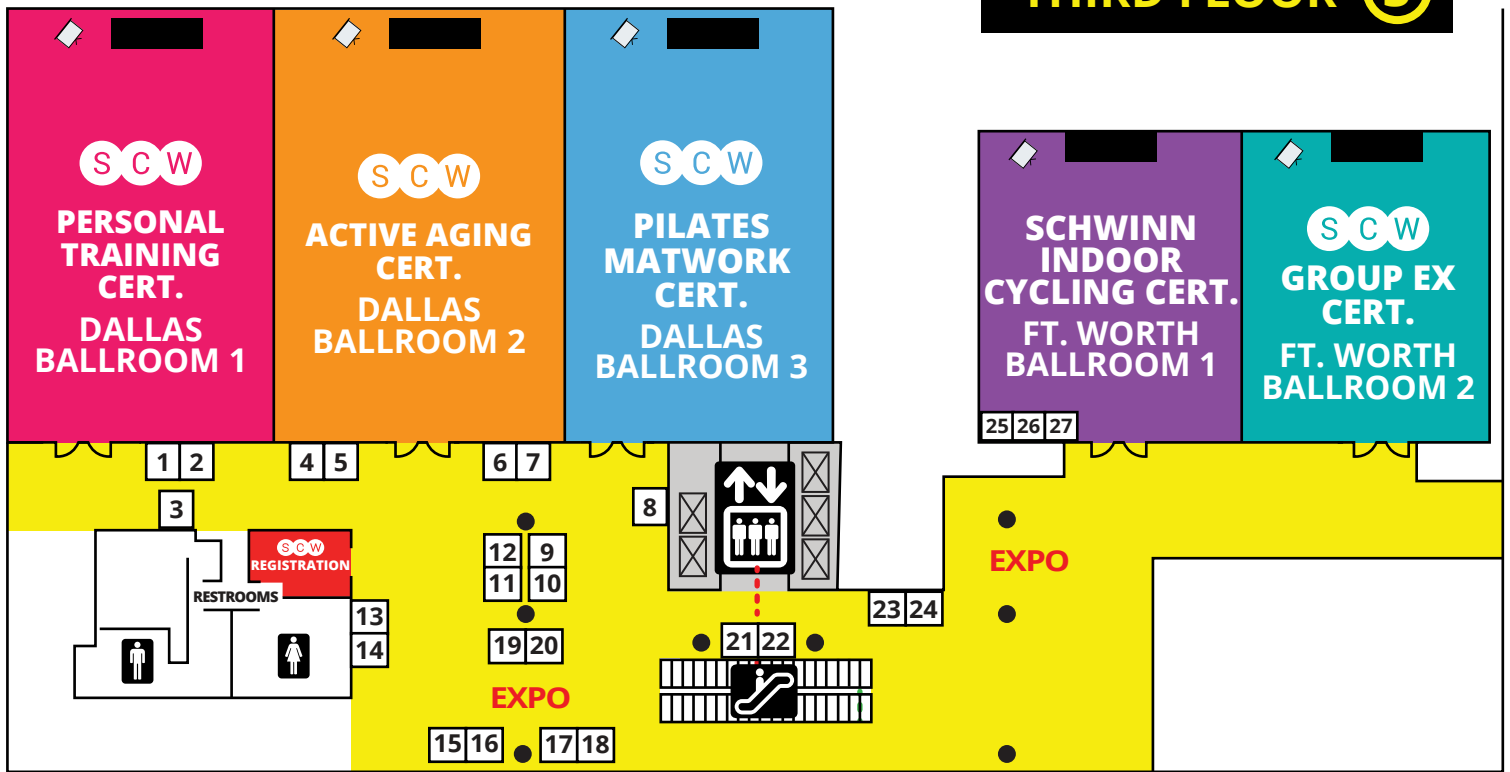

THURSDAY

DALLAS MANIA® Fitness Pro Convention

FOURTH FLOOR ④

F
POOL

SCW
AQUA EX
CERT.
BROWNSVILLE

THIRD FLOOR ③

SECOND FLOOR ②

KEY

ELEVATOR	ESCALATOR
RESTROOMS	FOOD

SUNDAY

DALLAS MANIA[®] Fitness Pro Convention

FOURTH FLOOR ④

F
POOL

SCW
AQUA PT
CERT.
PLANO

THIRD FLOOR ③

SECOND FLOOR ②

KEY

ELEVATOR	ESCALATOR
RESTROOMS	FOOD