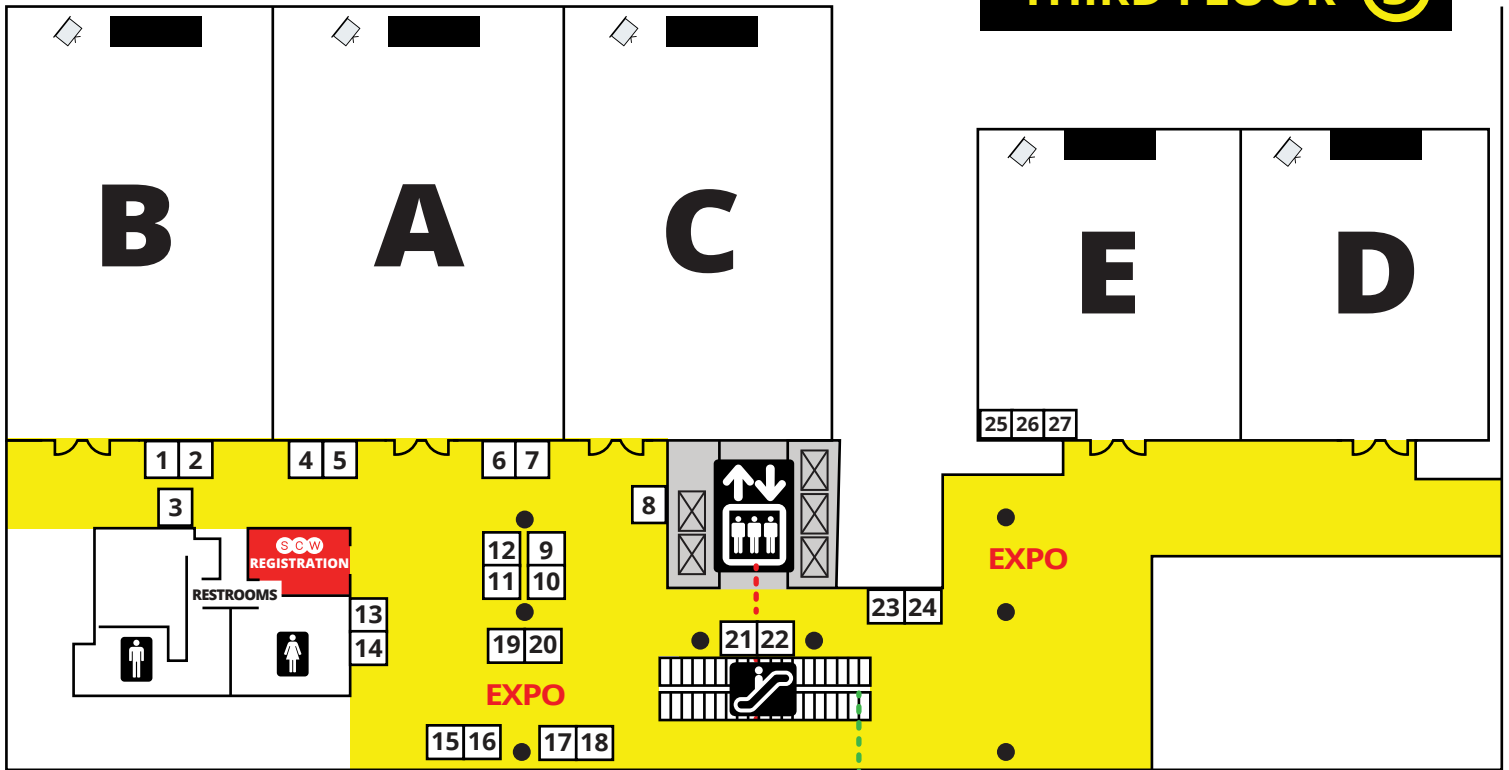

THURSDAY

DALLAS MANIA® Fitness Pro Convention

FOURTH FLOOR ④

F
POOL

SCW
AQUA EX
CERT.
BROWNSVILLE

THIRD FLOOR ③

SECOND FLOOR ②

KEY

ELEVATOR	ESCALATOR
RESTROOMS	FOOD

SUNDAY

DALLAS MANIA[®] Fitness Pro Convention

FOURTH FLOOR ④

F
POOL

SCW
AQUA PT
CERT.
PLANO

THIRD FLOOR ③

SECOND FLOOR ②

KEY

ELEVATOR	ESCALATOR
RESTROOMS	FOOD