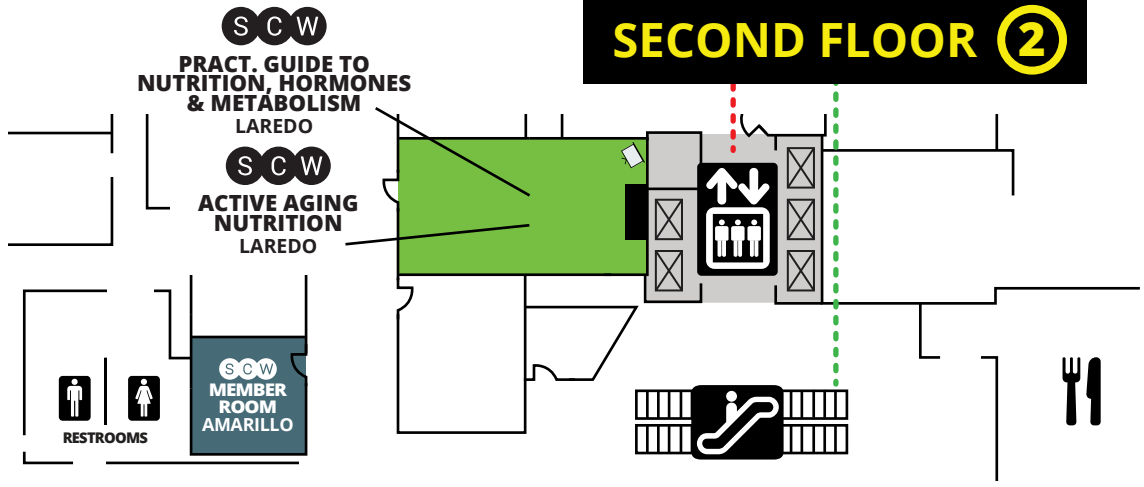

THURSDAY

DALLAS MANIA® Fitness Pro Convention

FOURTH FLOOR ④

F
POOL

SCW
AQUA EX
CERT.
BROWNSVILLE

THIRD FLOOR ③

SECOND FLOOR ②

KEY

ELEVATOR	ESCALATOR
RESTROOMS	FOOD

SUNDAY

DALLAS MANIA[®] Fitness Pro Convention

FOURTH FLOOR ④

F
POOL

SCW
AQUA PT
CERT.
PLANO

THIRD FLOOR ③

SECOND FLOOR ②

KEY

ELEVATOR	ESCALATOR
RESTROOMS	FOOD